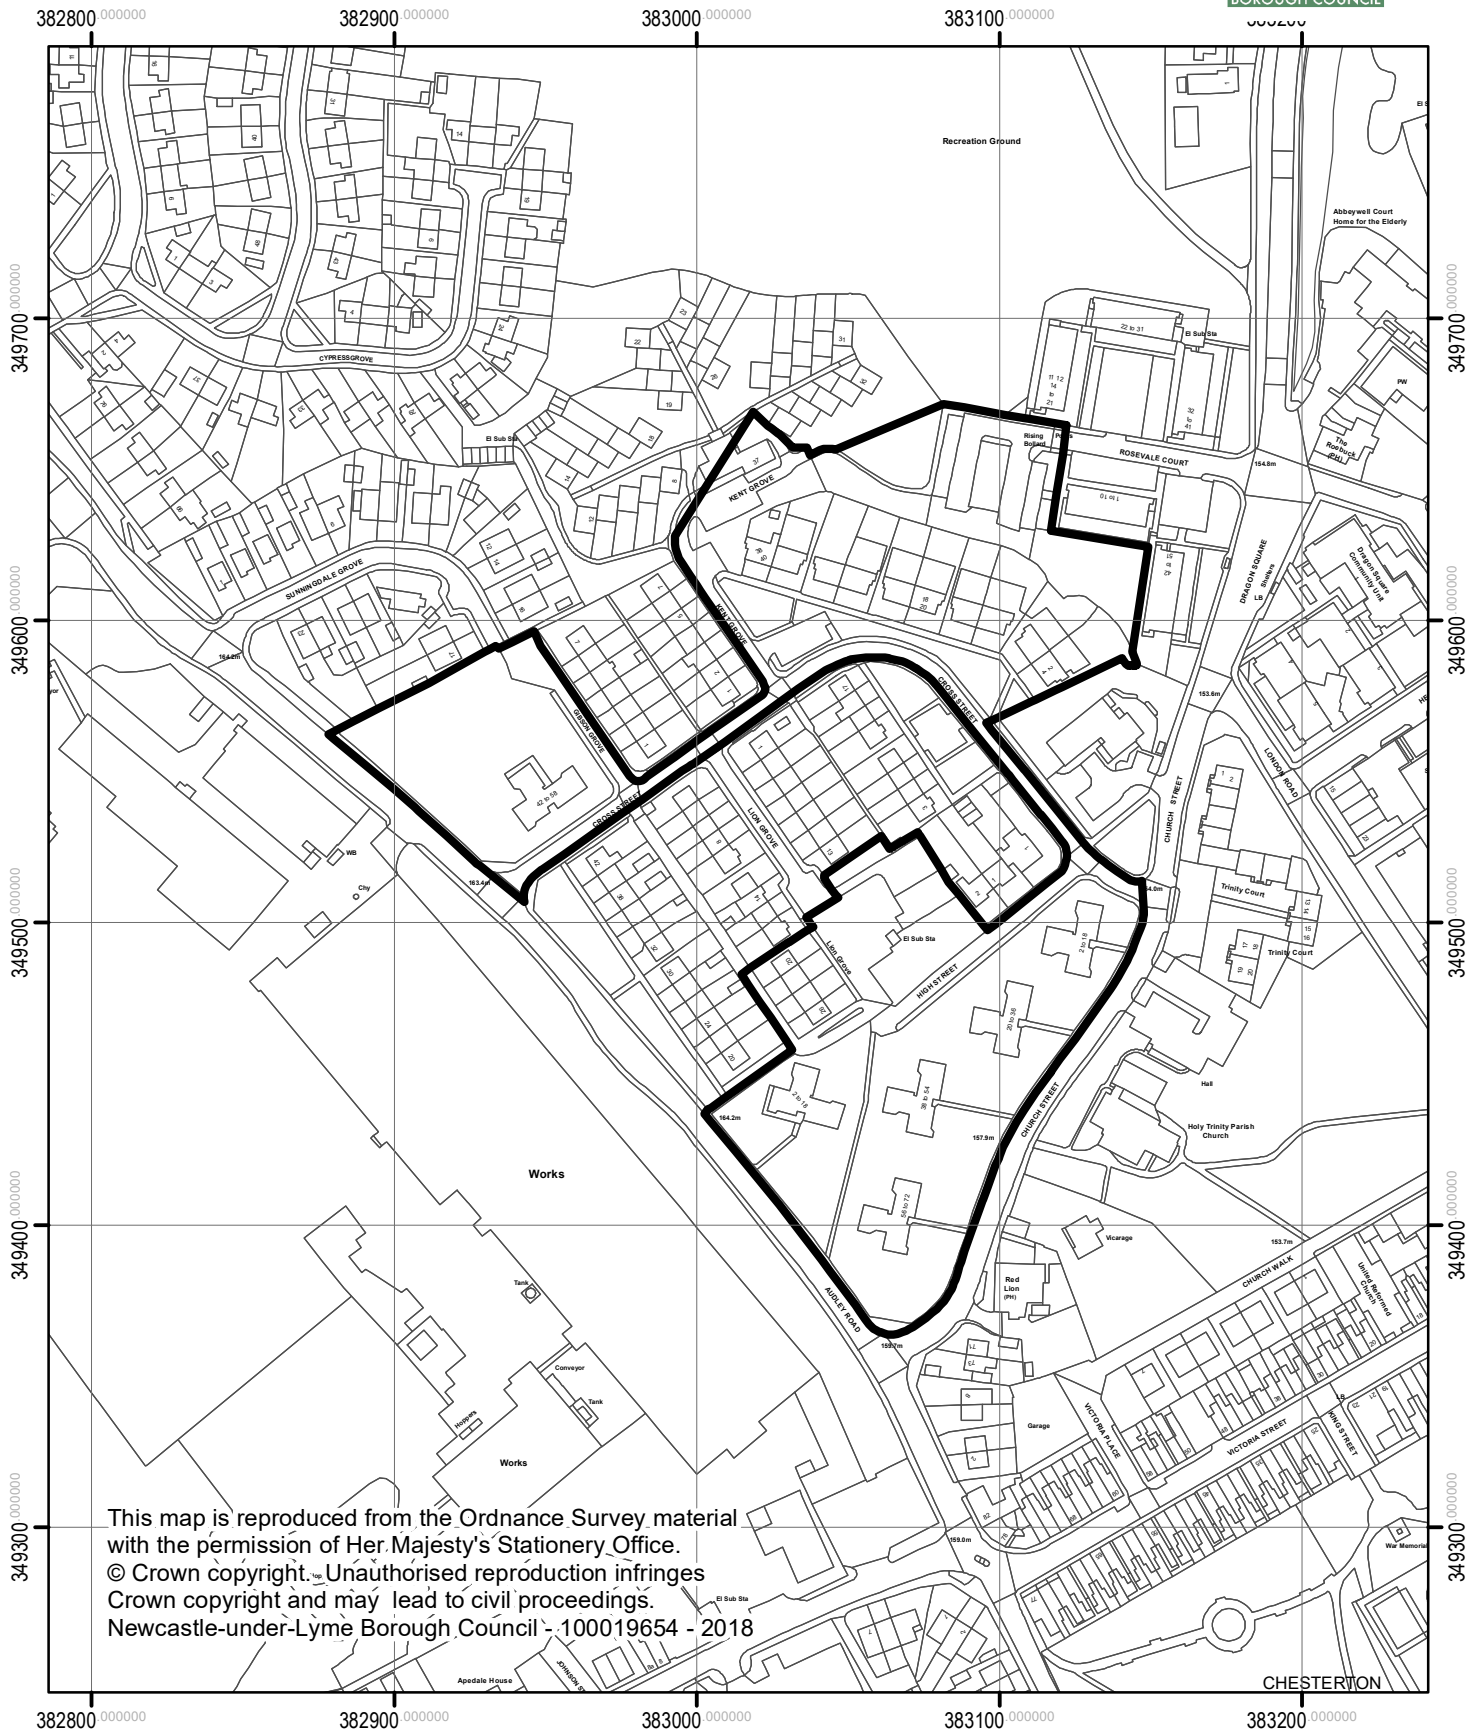

Land off Cross Street, Chesterton Newcastle-under-Lyme, ST5 7HF

This map is reproduced from the Ordnance Survey material with the permission of Her Majesty's Stationery Office.
© Crown copyright. Unauthorised reproduction infringes Crown copyright and may lead to civil proceedings.
Newcastle-under-Lyme Borough Council - 100019654 - 2018